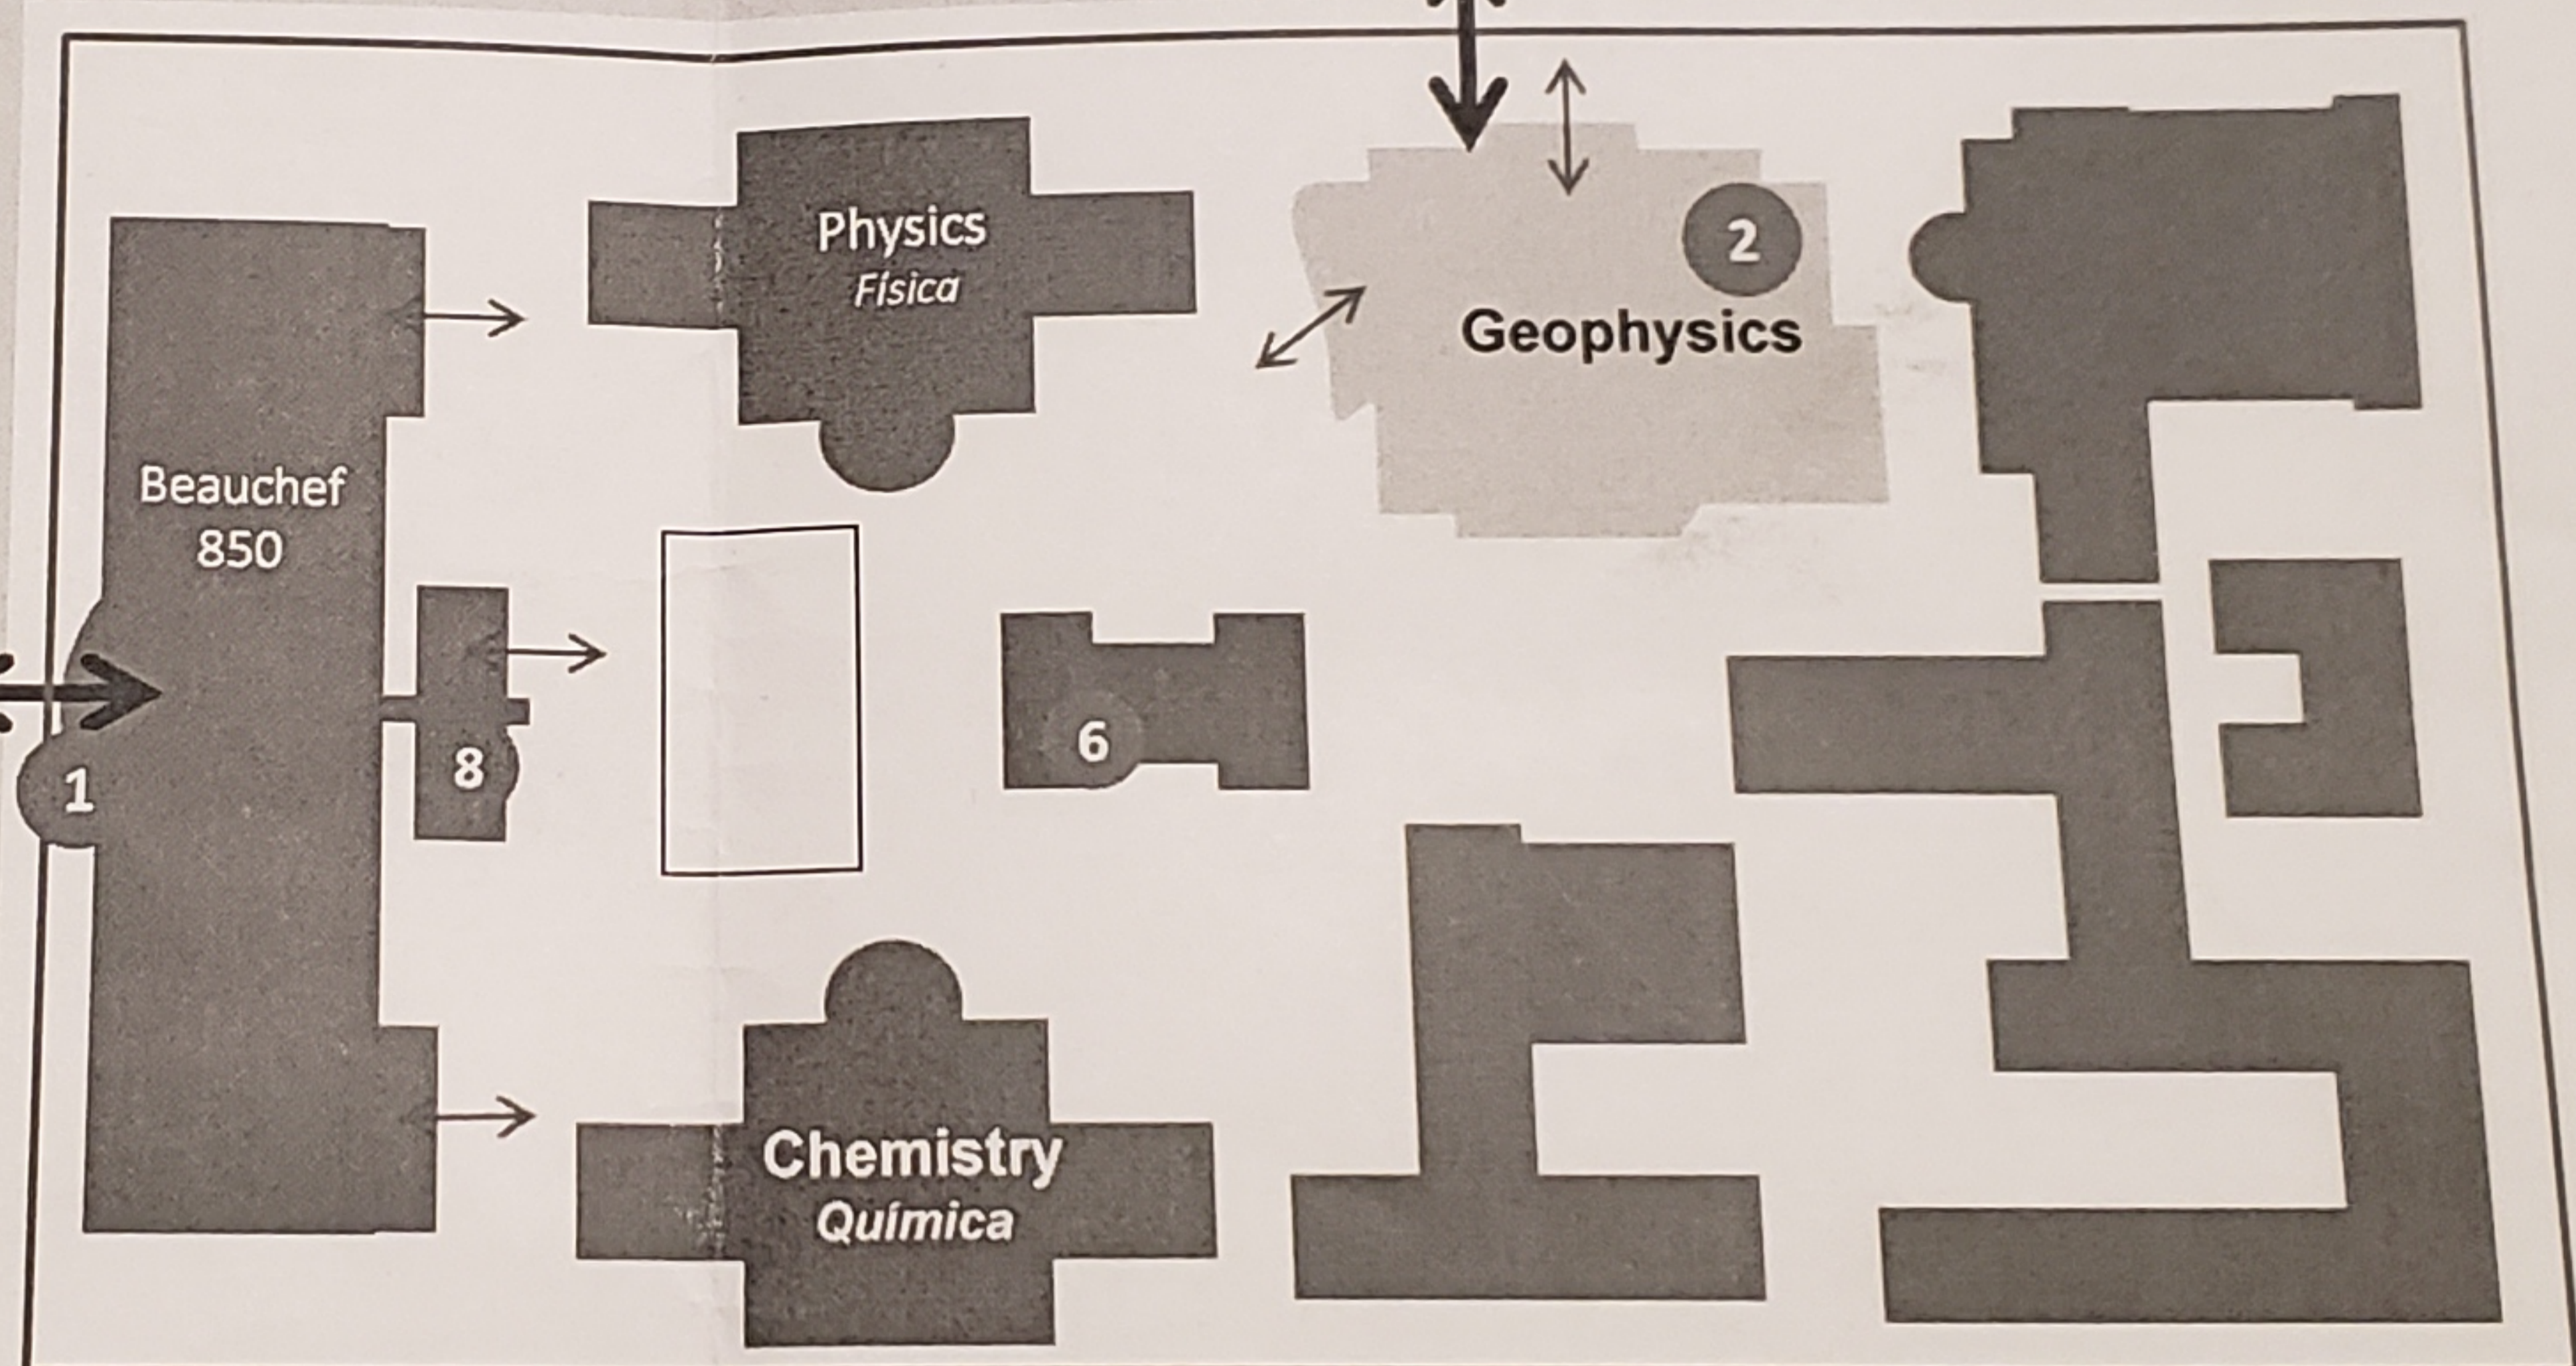

GHP Venue

Avenida Almirante Latorre

Avenida Blanco Encalada

Avenida Beaucheff

Plaza Ercilla

Avenida Tupper

- 1** Beauchef 850 (Entrance/exit to FCFM)
- 2** Room 4DGF (GHP Meetings, 4th floor)
- 6** ATM (Chilean \$ only; 1st floor)
- 8** Cafeteria (Basement)