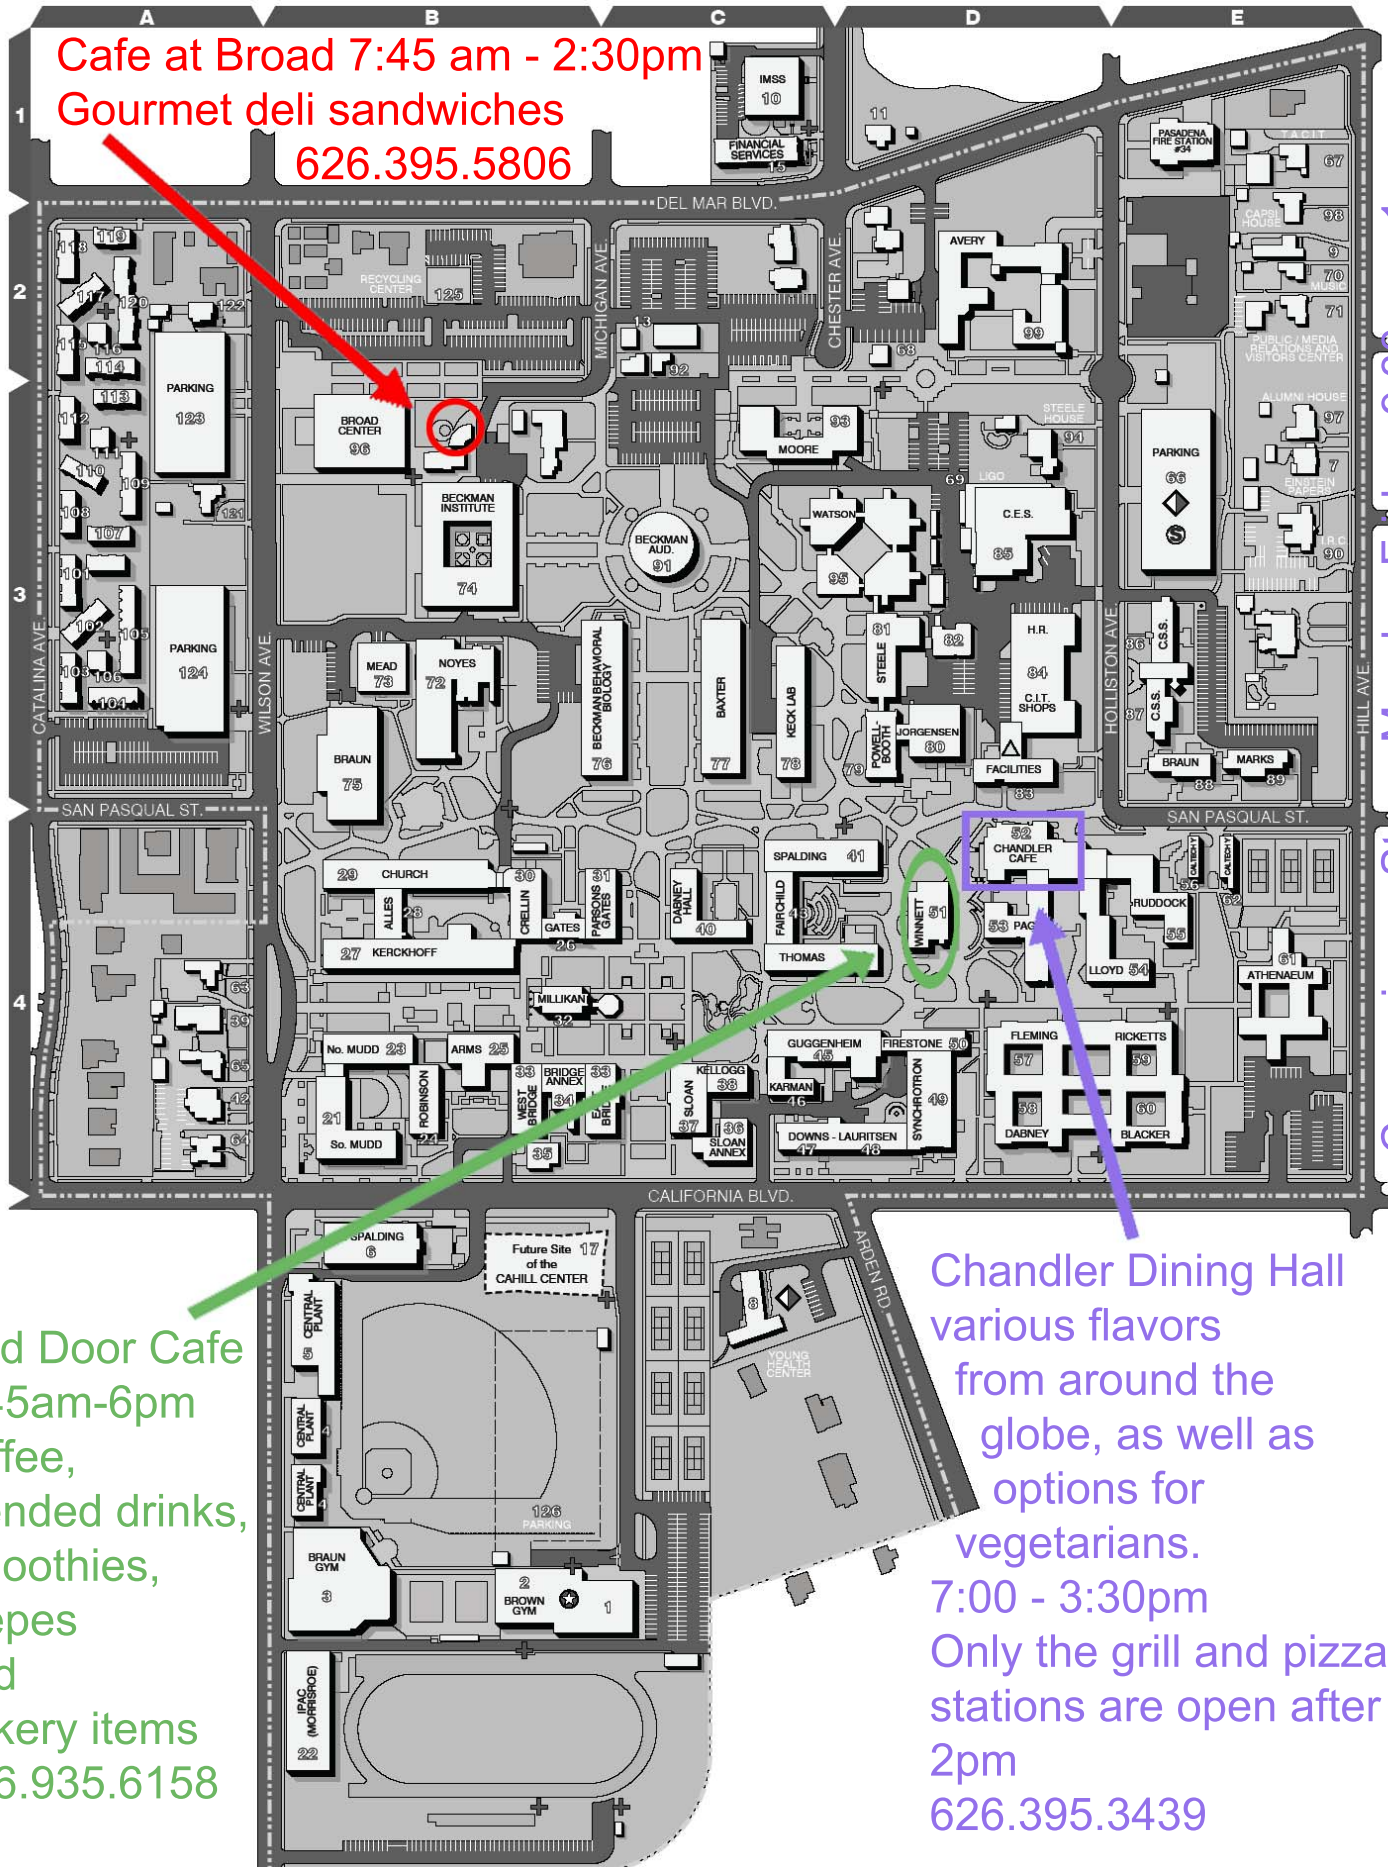

Food (Glorious Food!) Map

Cafe at Broad 7:45 am - 2:30pm
Gourmet deli sandwiches
626.395.5806

Red Door Cafe
 7:45am-6pm
 coffee,
 blended drinks,
 smoothies,
 crepes
 and
 bakery items
 626.935.6158

Chandler Dining Hall
 various flavors
 from around the
 globe, as well as
 options for
 vegetarians.
 7:00 - 3:30pm
 Only the grill and pizza
 stations are open after
 2pm
 626.395.3439

Convenience Store: Monday-Friday: 9:30am - 1am
(next to Chandler) (626) 395-8012